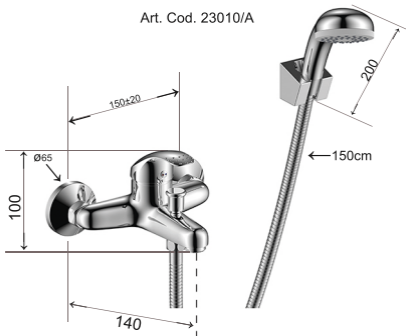

**AQUALINE**  
*premium*

## TECHNICAL FEATURES

Art. Cod. 23010/A

Materials

Chrome Plated Brass

ABS

Verification to: Standard EN817:2008